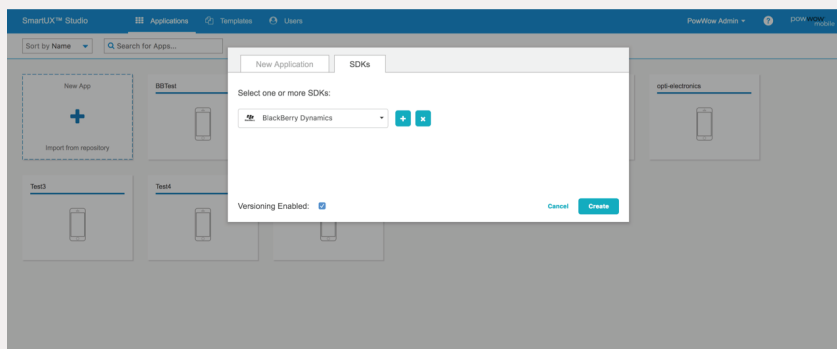

Deliver Data-Driven Insights with BlackBerry Analytics

Make informed decisions, identify issues and increase agility with comprehensive app analytics. The SmartUX integration with BlackBerry Analytics, part of BlackBerry Dynamics can leverage the analytics and mobile app performance capabilities such as active users, minutes used, OS and version usage, and daily launch and crash count.

This integration complements PowWow's analytics suite, SmartUX Analytics, by enabling a richer view into behavioral data points, which gives organizations complete operational visibility and line of site into end-user experiences and performance of their entire app portfolio.

'One-Click' Simple SDK Installation

In SmartUX, easily click-and-add the BlackBerry Dynamics SDK into your mobile application projects. This integration simplifies EMM integration, allowing developers and non-developers to integrate BlackBerry Dynamics SDK with 'one-click.'

About PowWow Mobile

PowWow Mobile is redefining the mobile enterprise. Our rapid mobile app solution, SmartUX™, enables organizations to simplify and extend business apps to mobile by modernizing and streamlining existing processes to deliver new and intelligent “enterprise to edge” experiences. Built on best-of-breed open technology, SmartUX provides a low-code, drag and drop environment for rapidly creating and deploying secure cross-platform mobile apps. With unmatched accessibility and ease-of-use, our solution facilitates collaboration between IT and the business, significantly reducing backlogs and accelerating time to value. Enterprises in the financial services, manufacturing, telecom, software, transportation, consulting and the public-sector industries trust PowWow Mobile to empower their anytime, anywhere workforce; increase agility and competitive advantage, and drive innovation and productivity through smart business mobile apps. Based in San Francisco, PowWow Mobile has garnered prestigious awards and recognition from AOTMP, Compass Intelligence, Gartner and more.