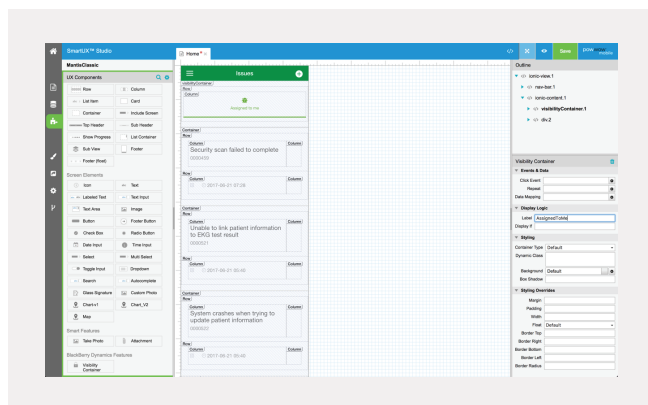

The PowWow SmartUX Platform for BlackBerry Dynamics, enables customers to accelerate and streamline the creation and deployment of secure omni-channel apps. The seamless drag-and-drop integration allows users to easily connect to, and mashup, multiple enterprise data sources to deliver a simplified and secured, native user-experience without complex coding or the need for specialized resources.

Integrated Benefits

Implement Custom Security Policies & Configurations

Easily create, configure and implement custom app policies when designing apps for quick re-use across an app portfolio. SmartUX enables seamless drag-and-drop security components that ensure data content protection, from the screen to the field level, placing access restrictions on parts of the app based upon the custom policy criteria.